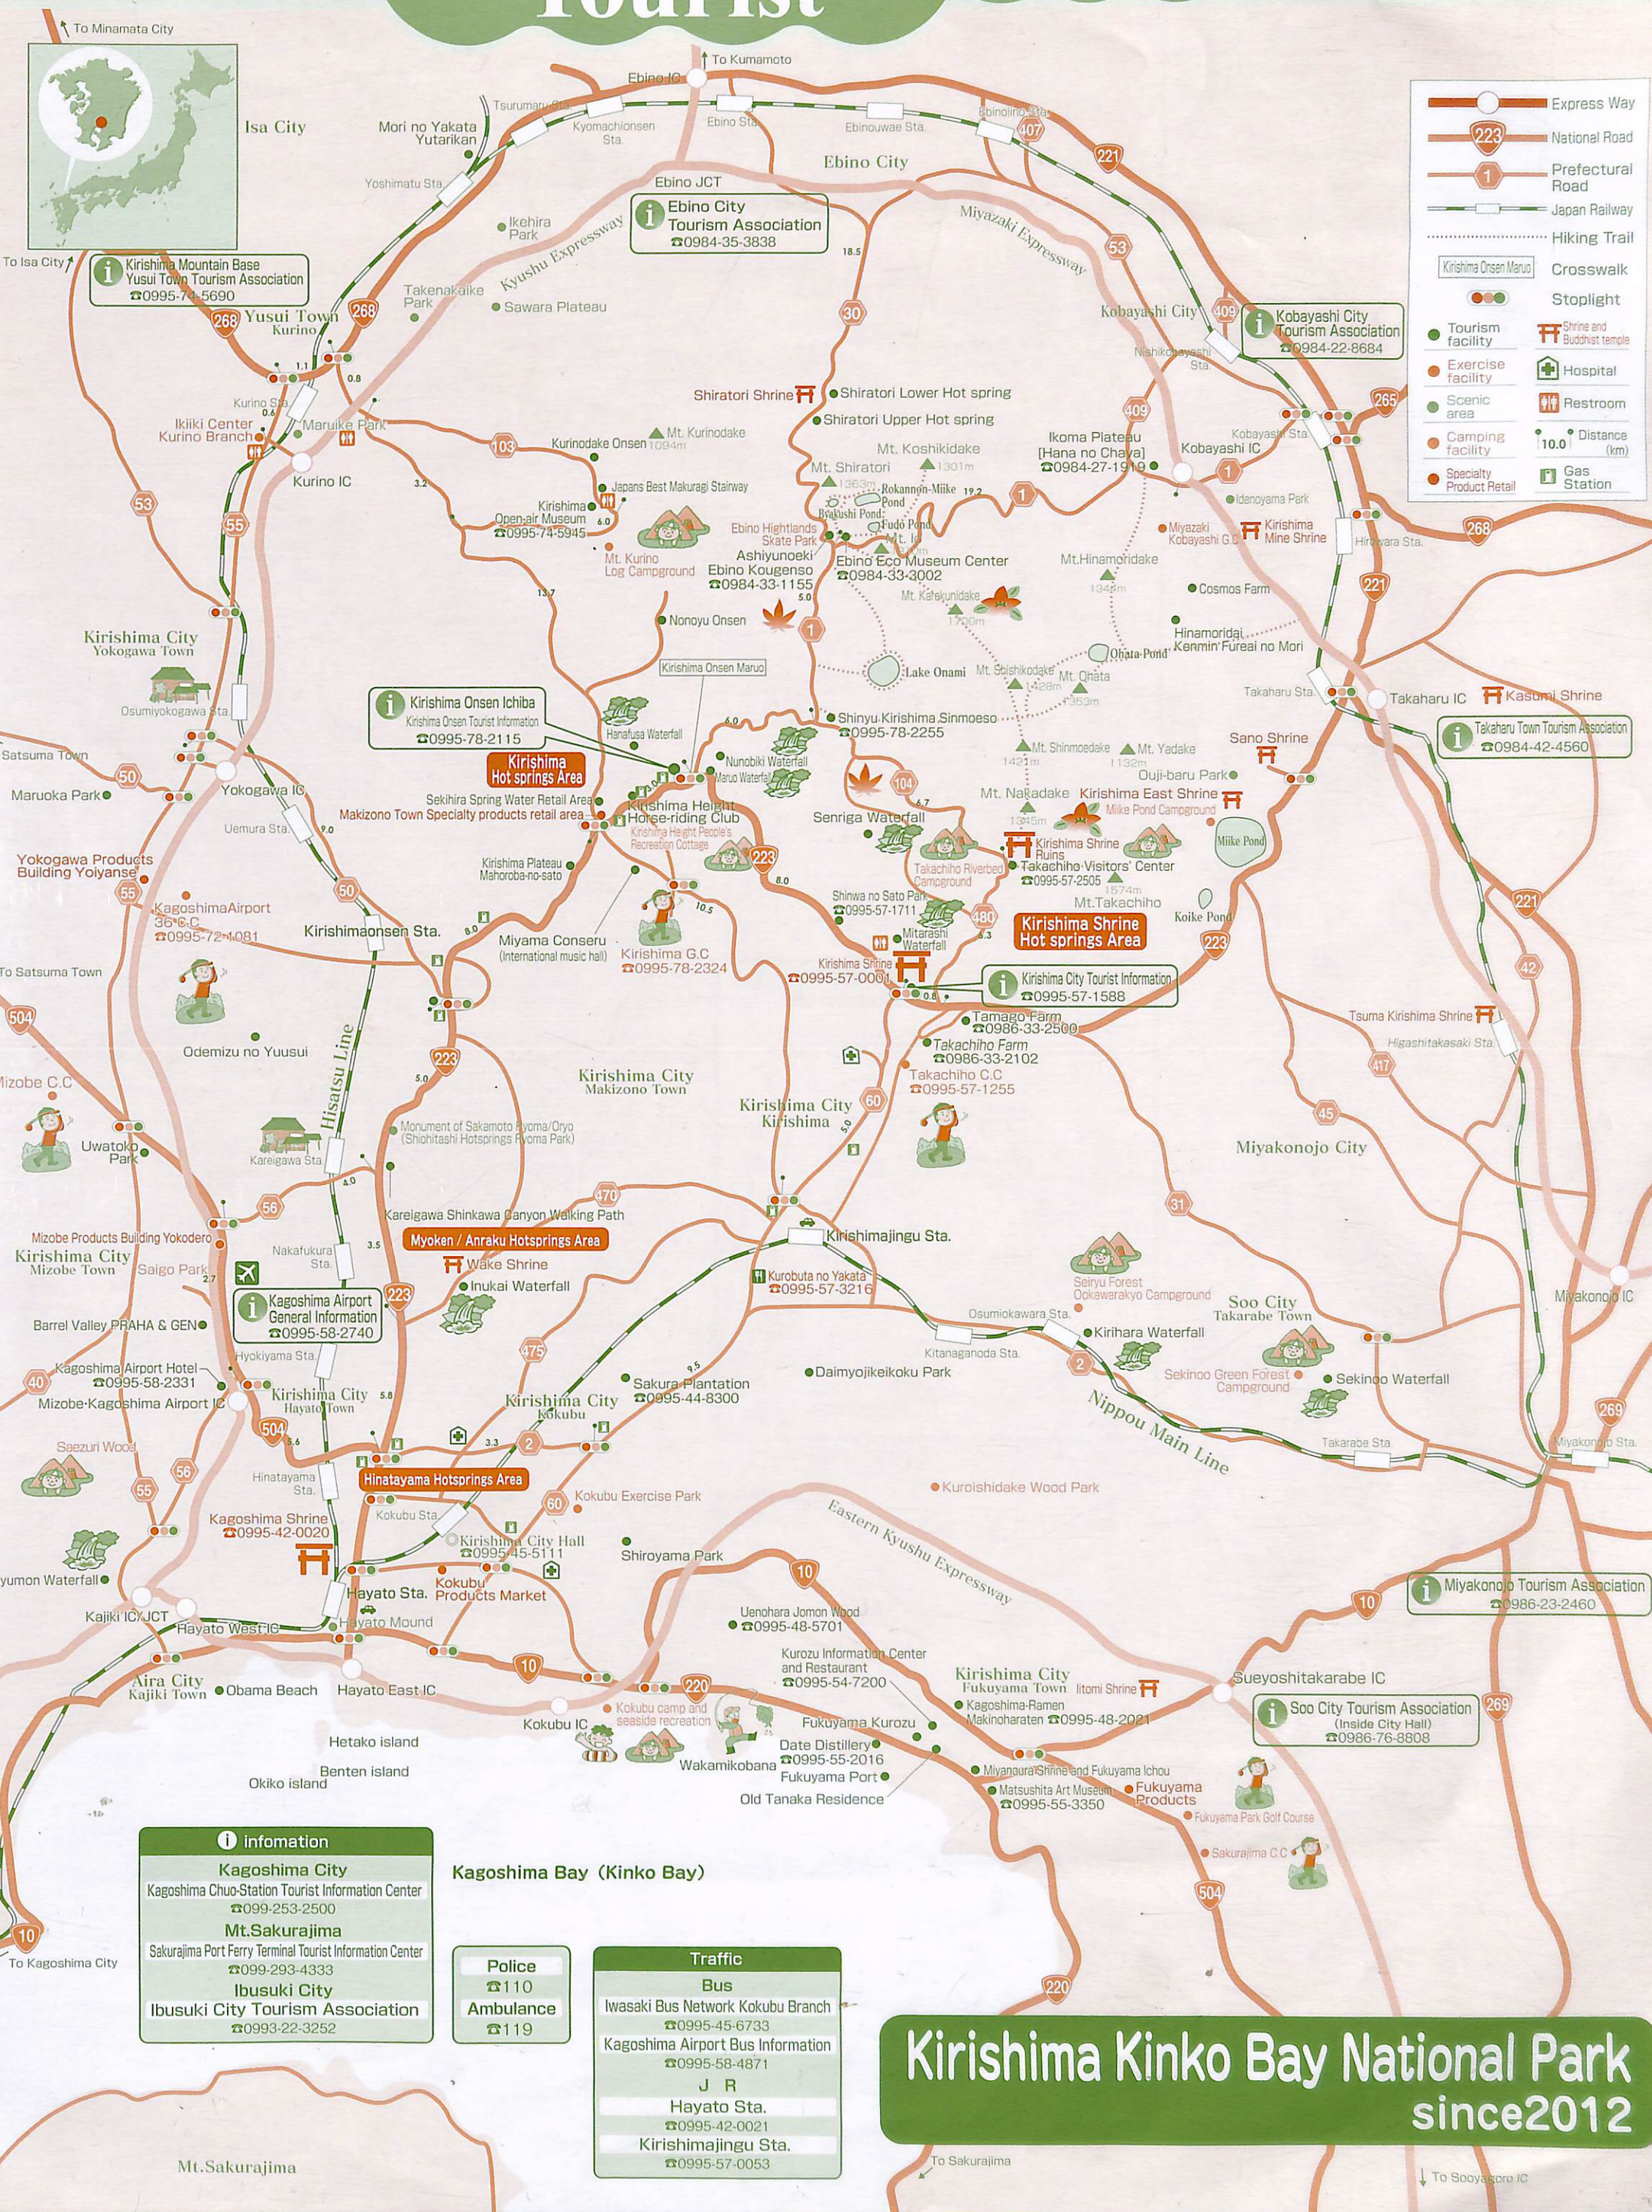

Kirishima Tourist

MAP

- Express Way
- National Road
- Prefectural Road
- Japan Railway
- Hiking Trail
- Kirishima Onsen Maruo
- Crosswalk
- Stoplight
- Tourism facility
- Exercise facility
- Scenic area
- Camping facility
- Specialty Product Retail
- Shrine and Buddhist temple
- Hospital
- Restroom
- Distance (km)
- Gas Station

Other Points of Interest:
 Wake Shrine ☎080-5209-0671
 Wasure no Sato Gajoen ☎0995-77-2114
 Inukai Waterfall
 Sakamoto Ryoma Oryu Honeymoon Hot Springs Monument
 Shichitashi Hot Spring Ryoma Park ☎0995-76-0007
 Kureigawa Shinkawa Canyon Walking Path
 Hinode Hot Spring Kinoko no sato ☎0995-77-2255